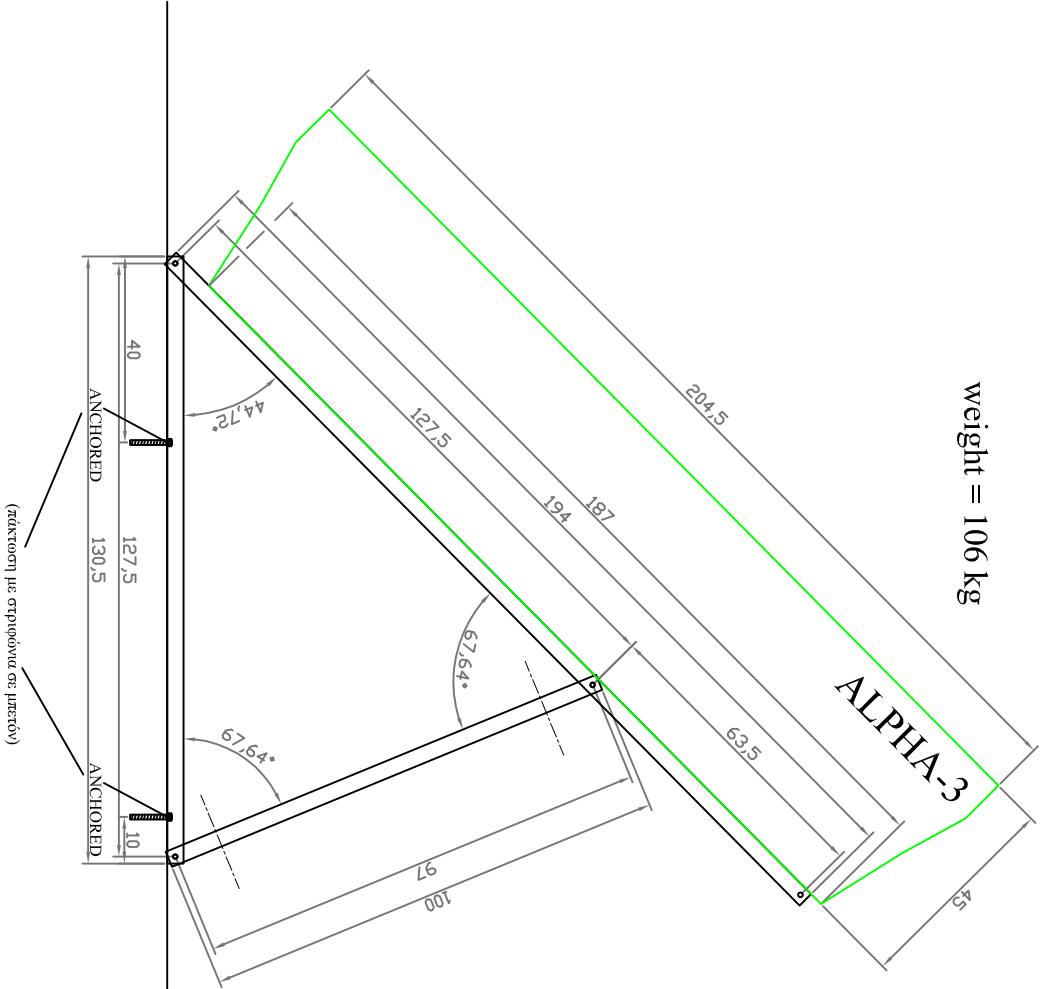

Dimensions in cm

weight = 106 kg

Aluminium Angles 30 x 30 x 3 mm

weight = 106 kg