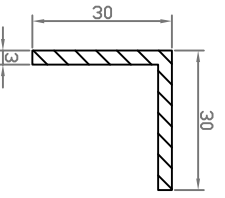

Dimensions in cm

weight = 106 kg

Aluminium Angles 30 x 30 x 3 mm

weight = 106 kg