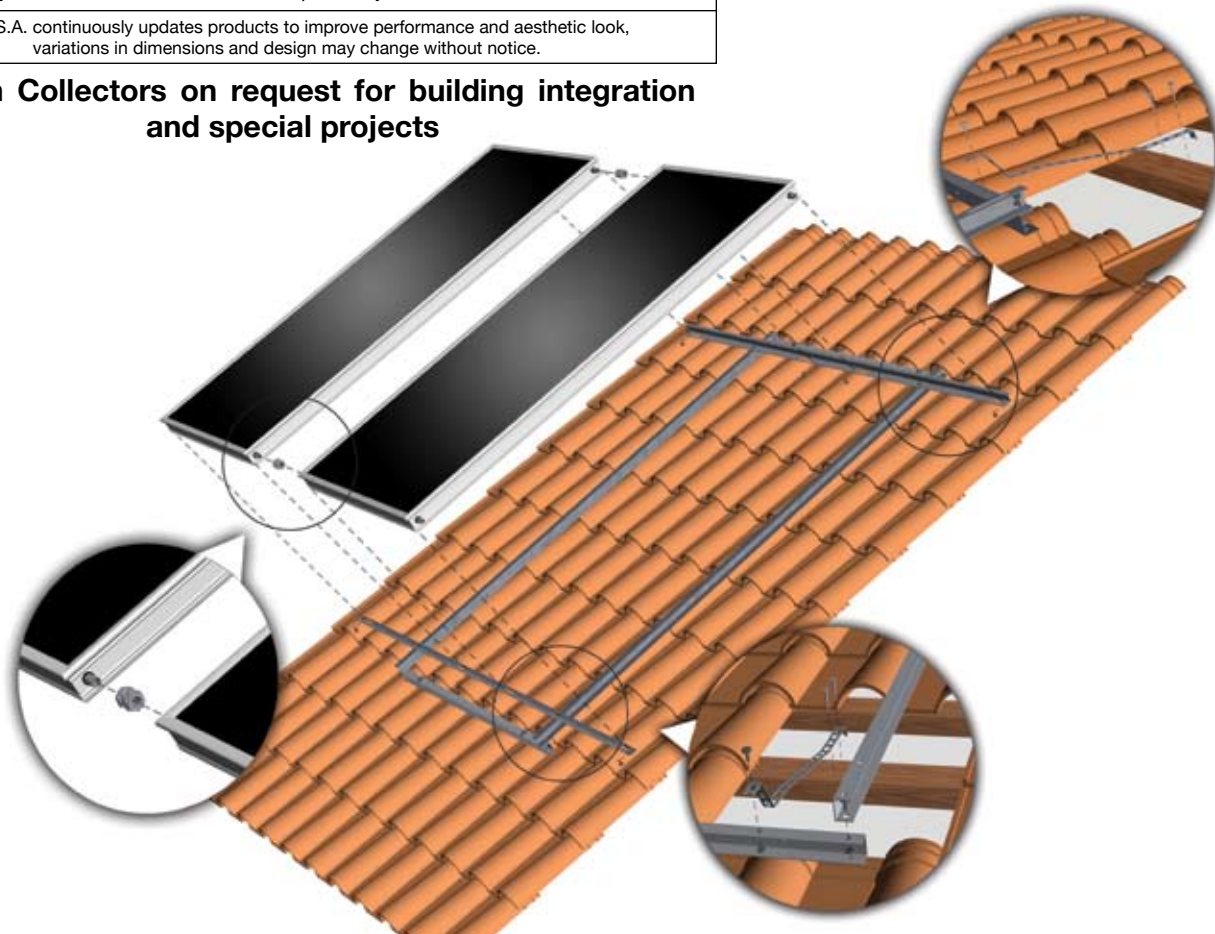

SINCE 1974 SOLE HAVE DEVELOPED THE TECHNOLOGY THAT OTHERS USE TODAY

1.7m²	LENGTH	WIDTH	HEIGHT	m²
COLLECTOR	1750	1000	85	1.75
ABSORBER	1665	927	22.2	1.54
GLAZING	1725	975	4	1.68

2.0 m²	LENGTH	WIDTH	HEIGHT	m²
COLLECTOR	1970	970	85	1.91
ABSORBER	1885	897	22.2	1.69
GLAZING	1945	945	4	1.84

2.5 m²	LENGTH	WIDTH	HEIGHT	m²
COLLECTOR	1970	1175	85	2.31
ABSORBER	1885	1102	22.2	2.08
GLAZING	1945	1150	4	2.24

2.7m²	LENGTH	WIDTH	HEIGHT	m²
COLLECTOR	2145	1248	85	2.68
ABSORBER	2060	1175	22.2	2.42
GLAZING	2120	1223	4	2.59

Custom Collectors on request for building integration and special projects

Midland

Midland Trading LLC.
Dubai
P.O. Box 112273
Fax: 04 3386804
Tel: 04 3386806

SoleUAE direct: 00971 (0) 50 4416954
Dubai and Abu Dhabi

Email: sales@soleuae.com
Web site: www.soleuae.com